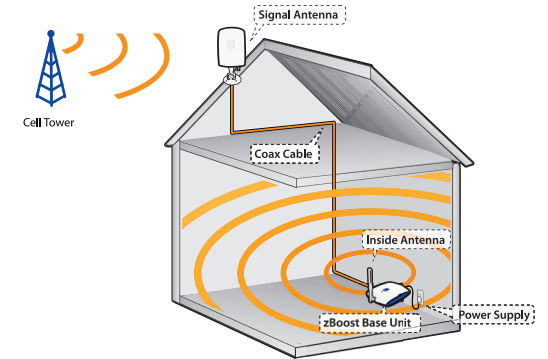

zBoost® extends Cell Zones™ in your home or office.

zBoost® supports:

Mobile Phones

Smart Phones

Wireless Data Cards

zBoost Dual Band Mobile Booster For Home and Office

zBOOST YX520-i

- Increases indoor mobile coverage up to 250 sq m
- Supports multiple users simultaneously
- Setup is easy: Place the receiving antenna where you get signal and place the Base unit in the home or office where you want a stronger signal
- Compatible with mobile devices using 900 & 1800 MHz frequencies

Benefits of zBoost

zBoost® Products:

- Eliminate most dropped or missed calls
- Extend cell phone battery life
- Work with your mobile phones, smartphones & wireless data cards
- Protect the operator network using patent-pending technology
- Improve signal strength for voice and data transmission
- Easy set-up: Package includes everything you need to create a zBoost® Cell Zone™