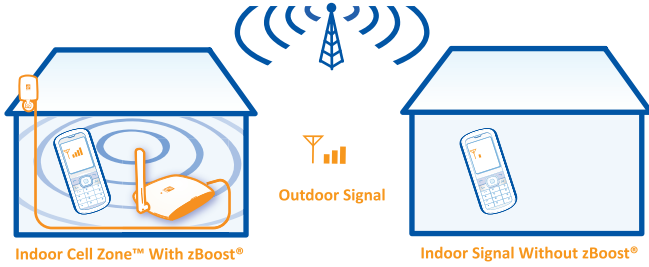

*Supports 1 to 4 users operating on same operator network

www.Wi-Ex.com

By Wi-Ex.com

Signal Problems?

zBoost® your Bars

Bring Signal Indoors with the Award-Winning Line of zBoost® Mobile Phone Signal Boosters

zBoost® extends Cell Zones™ in your home or office.

zBoost® supports:

Mobile Phones

Smart Phones

Wireless Data Cards

zBoost Dual Band Mobile Booster For Home and Office

zBOOST YX520-i

- Increases indoor mobile coverage up to 250 sq m
- Supports multiple users simultaneously
- Setup is easy: Place the receiving antenna where you get signal and place the Base unit in the home or office where you want a stronger signal
- Compatible with mobile devices using 900 & 1800 MHz frequencies

Benefits of zBoost

zBoost® Products:

- Eliminate most dropped or missed calls
- Extend cell phone battery life
- Work with your mobile phones, smartphones & wireless data cards
- Protect the operator network using patent-pending technology
- Improve signal strength for voice and data transmission
- Easy set-up: Package includes everything you need to create a zBoost® Cell Zone™