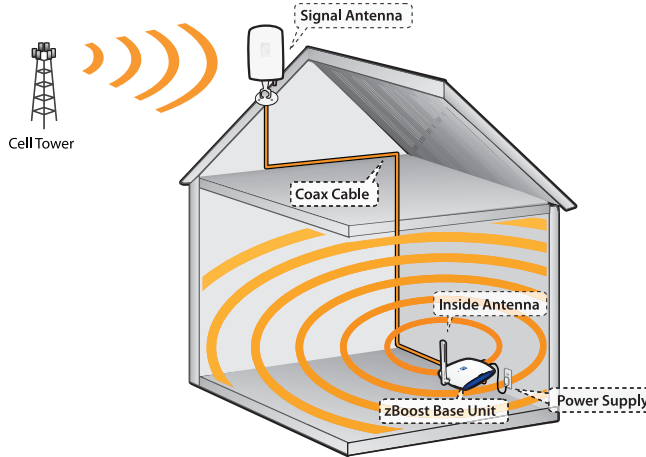

The zBoost® European Product Line

zBoost for the Home/Office		MSRP	
zBoost YX520-i Dual Band	✓	many	\$499
zBoost ONE YX400-UJMTS	✓	1 - 4*	\$299
900-1800 MHz Frequency		✓	
UMTS-2100 MHz Frequency		✓	
Home/Small Office Use		✓	
Improves Voice & Data Services		✓	
Supports Multiple Users		✓	
Coverage Area		up to 250 sq m	up to 130 sq m

*Supports 1 to 4 users operating on same operator network

www.Wi-Ex.com

By Wi-Ex.com

Signal Problems?

zBoost® your Bars

Bring Signal Indoors with the Award-Winning Line of zBoost® Mobile Phone Signal Boosters

zBoost® extends Cell Zones™ in your home or office.

zBoost® supports:

Mobile Phones

Smart Phones

Wireless Data Cards

zBoost Dual Band Mobile Booster For Home and Office

zBOOST YX520-i

- Increases indoor mobile coverage up to 250 sq m
- Supports multiple users simultaneously
- Setup is easy: Place the receiving antenna where you get signal and place the Base unit in the home or office where you want a stronger signal
- Compatible with mobile devices using 900 & 1800 MHz frequencies