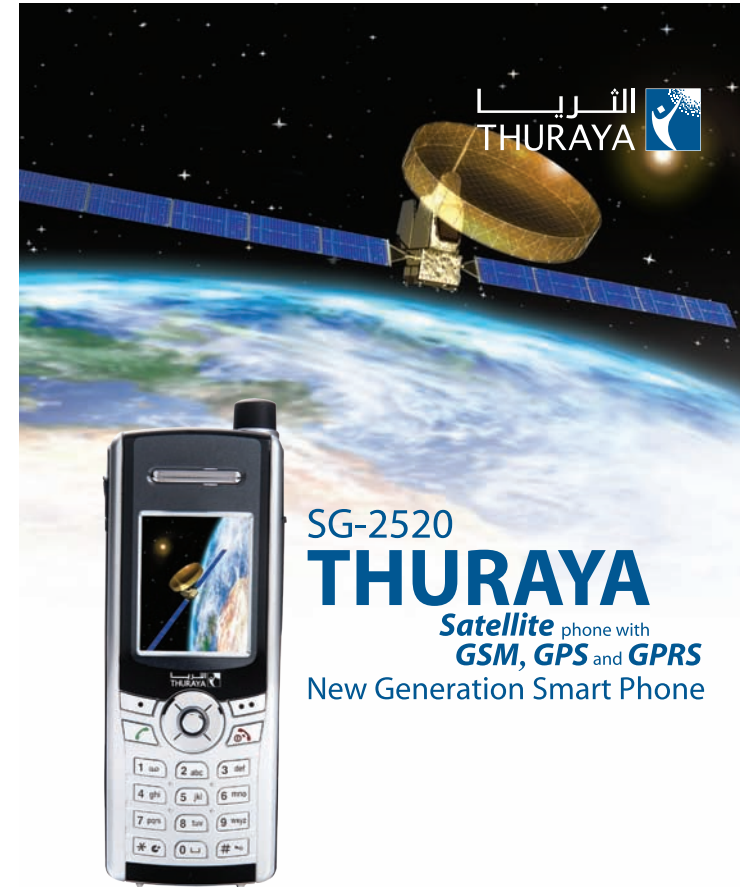

Supports more than 10 languages

Battery

Satellite Mode

Talk Time up to 2.4 hrs**

Standby time up to 12-14+ hrs**

GSM Mode

Talk time up to 4.0 hrs**

Standby time up to 72 hrs**

* Depends on the operator network configuration and radio access technology used.

**Depends on phone usage.

SG-2520

THURAYA

Satellite phone with
GSM, GPS and GPRS

New Generation Smart Phone

Access Beyond Go Satellite

SG-2520

THURAYA

Satellite phone with
GSM, GPS and GPRS

New Generation Smart Phone

More Features.
More Compact.
More Style

Thuraya SG-2520

Thuraya SG-2520 is an advanced "smart phone" using cutting edge satellite technology. Its superiority is reflected in the 3-in-1 integrated technologies handset: satellite, GSM and GPS offering users an unmatched combination of quality and performance.